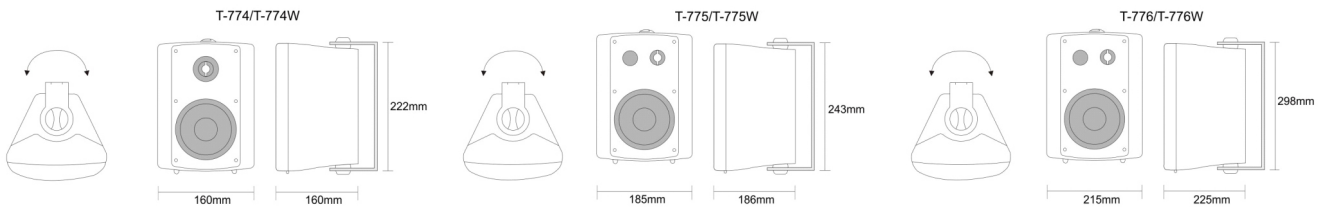

Wall Mount Speaker (Dampproof)

T-774/T-775/T-776/T-774W/T-775W/T-776W

T-774 T-775 T-776

Material: plastic

T-774W T-775W T-776W

Description:

Indoor wall-mounted speakers, plastic case, iron punching net, 2 frequency division design, using silk retina high pitch, clear and soft sound. Convenient and quick installation mode, can be fixed resistance and fixed pressure multi-power selection (P/PW) series. Suitable for hotels, conference halls, etc.

Specifications:

Model	T-774/T-774W	T-775/T-775W	T-776/T-776W
Power taps @100V	15W	30W	45W
Power taps @70V	7.5W	15W	22.5W
Impedance	Black: Com Red: 670Ω	Black: Com Red: 330Ω	Black: Com Red: 220Ω
SPL(1W/1M)	88dB±3dB	91dB±3dB	91dB±3dB
Frequency response (-10dB)	130-18KHz	130-18KHz	110-18KHz
Speaker driver	4" x 1 1.5" x 1	5" x 1 1.5" x 1	6" x 1 1.5" x 1
Dimensions	222 x 160 x 160mm	243 x 185 x 186mm	298 x 215 x 225mm
Weight	1.8Kg	2.3Kg	3.7Kg
IP rate	IP66	IP66	IP66